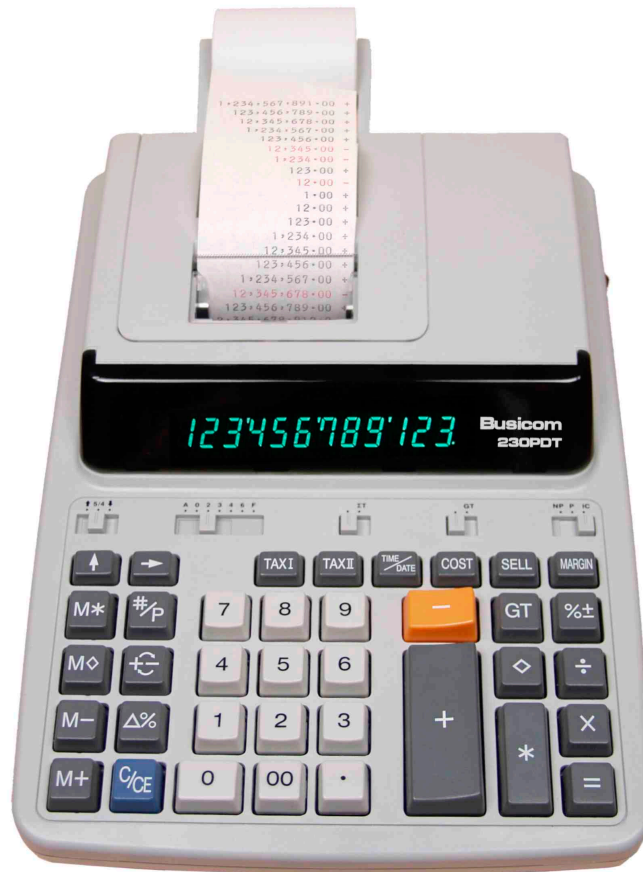

BUSICOM 230PDTT

Heavy Duty Print and Display Calculator

- * 12 digits Print & Display
- * Full Size Heavy Duty Calculator
- * Large Fluorescent Display
- * 4 Key Memory * Gross Profit Margin (MU) * Grand Total and Sub Total
- * Programmable Tax+/Tax- keys * Cost;Sell;Margin keys * $\Delta\%$ * Time and Date
- * Decimal and Rounding controls: A,0,2,3,4,5,6,F
- * Size: 290x225x47.4mm
- * Weight: 1.515 x Kgs
- * Uses: 57x57mm Tally Rolls and Group 1024 Black/Red Nylon Ribbons twin spool
- * Black/Red printing with twin spool ribbon
- * Hard Plastic keys
- * AC Mains