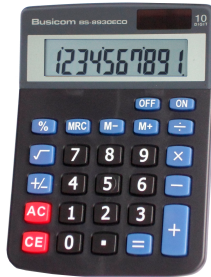

BUSICOM

Calculators for Education

Made from 90%
Recycled Plastic
Solar only
No Battery

Busicom BS-8930ECO

Supplied as,
Singles or outers of 120
10 Big Digits
Memory and Square Root
Size: 140x103x27.5mm
Weight:95 gms

Heavy Duty Desk
Calculator; Tilt
Display: Auto
Tax+/-; Two key
Roll-over

Busicom EL-2878b

Supplied as,
Singles or outers of 40
12 Big Digits
Full size keyboard
Size: 198x134x38mm
Weight:220 gms

Auto Tax +/-
Cost/Sell/Margin
AntiBacterial
Made from 50%
Recycled Plastic

Busicom BS-110AB

Supplied as,
Singles or outers of 80
10 Big Digits Semi Desk
Size: 135x110x26 mm
Weight:105 gms

240 Function twin
Line display 12 + 10 digits
Scientific Calculator
Dual power; Hard slide
Cover; Hard Plastic keys;

Busicom FM-240

Supplied as singles,
Packs of (10)
Outer of (120)
Class sets of (30) in a Brief Case
Size: 166x130x15mm
Weight:125 gms

Full size Keyboard
Print/Display
Calculator
Cost/Sell/Margin
Auto Tax +/-; %.